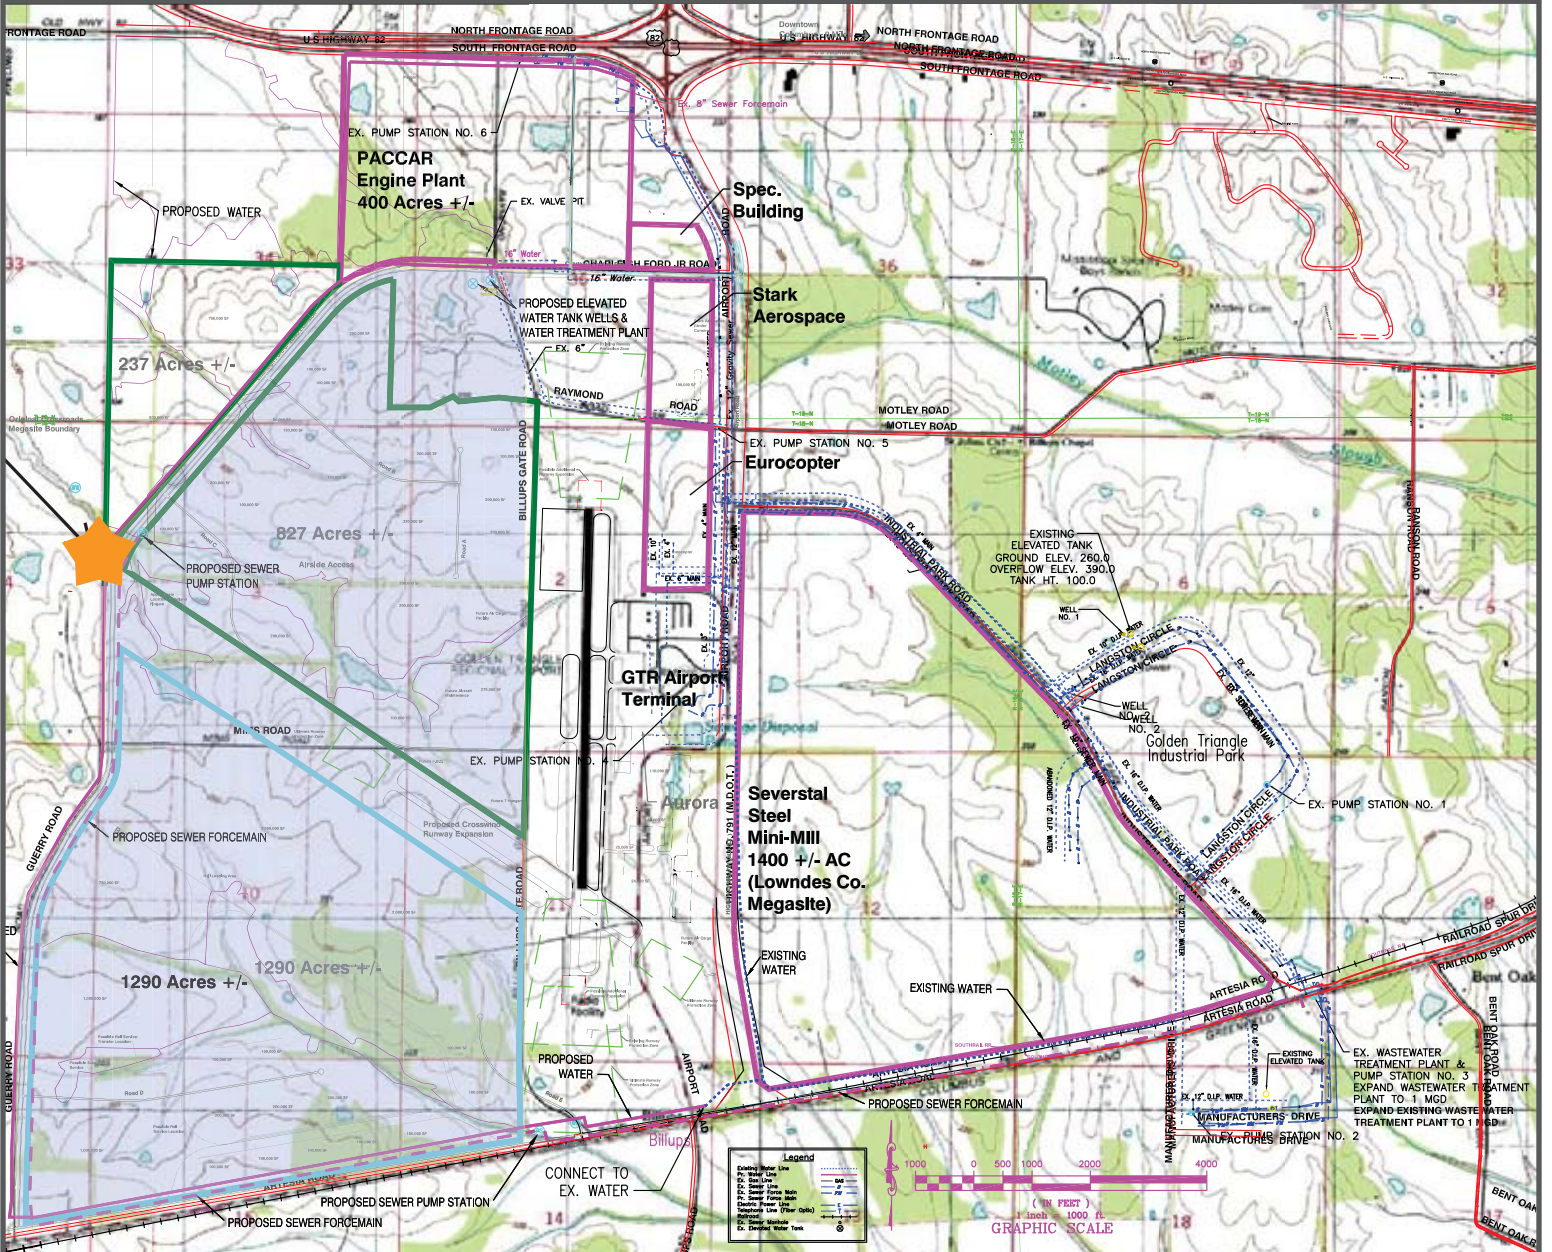

GTR

GLOBAL INDUSTRIAL AEROSPACE PARK

COLUMBUS, LOWNDES COUNTY, MISSISSIPPI

TOPOGRAPHIC MAP

SEEING IS BELIEVING.
WWW.GTRAEROSPACEPARK.COM